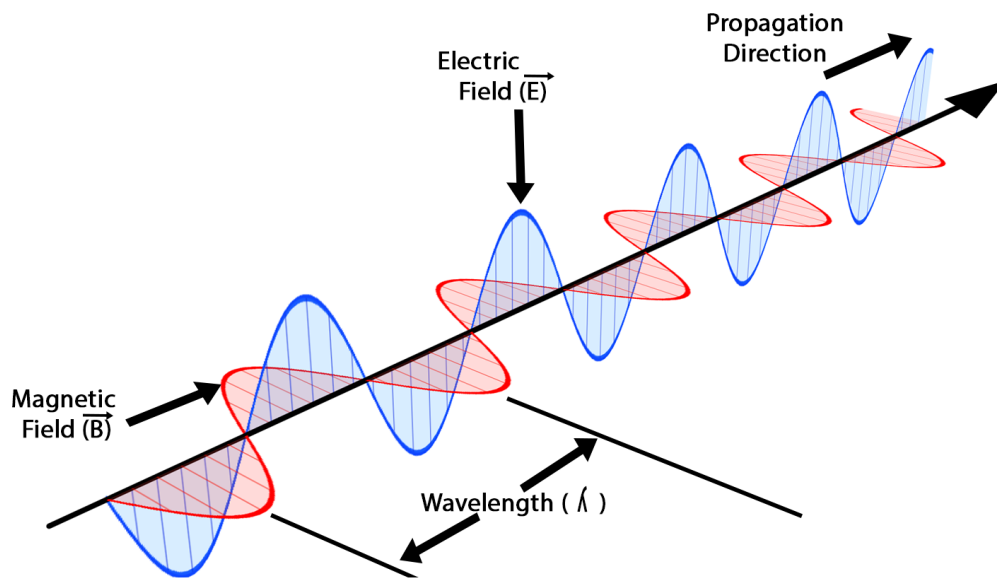

Electromagnetic Wave

What is K.I.D.D. Biological Electric Wave ?

- ① Using biochips as an analog quantum computer, it has self-learning, self-regulation, self-evolution functions, and three-dimensional analyzer becomes a neuron collection analog
- ② More than 100 kinds of frequency-converted electroencephalogram signals that imitate the human brain, replacing brain signal movements, make the hypothalamus and pituitary gland reduce fatigue, and repair the whole body.
- ③ Only creatures can be powered on, physics cannot be powered on

甚麼是K.I.D.D. 生物電波？

- ① 運用生物晶片為類比量子電腦，具有自我學習、自我調節、自我進化功能、立體三維分析器成為一個神經元集合類似物
- ② 仿人腦一百多種變頻腦電波訊號，代替腦訊號動作，使下丘腦和腦垂體減輕疲勞，對人體整體進行修復。
- ③ 只有生物才能通電，物理不能通電